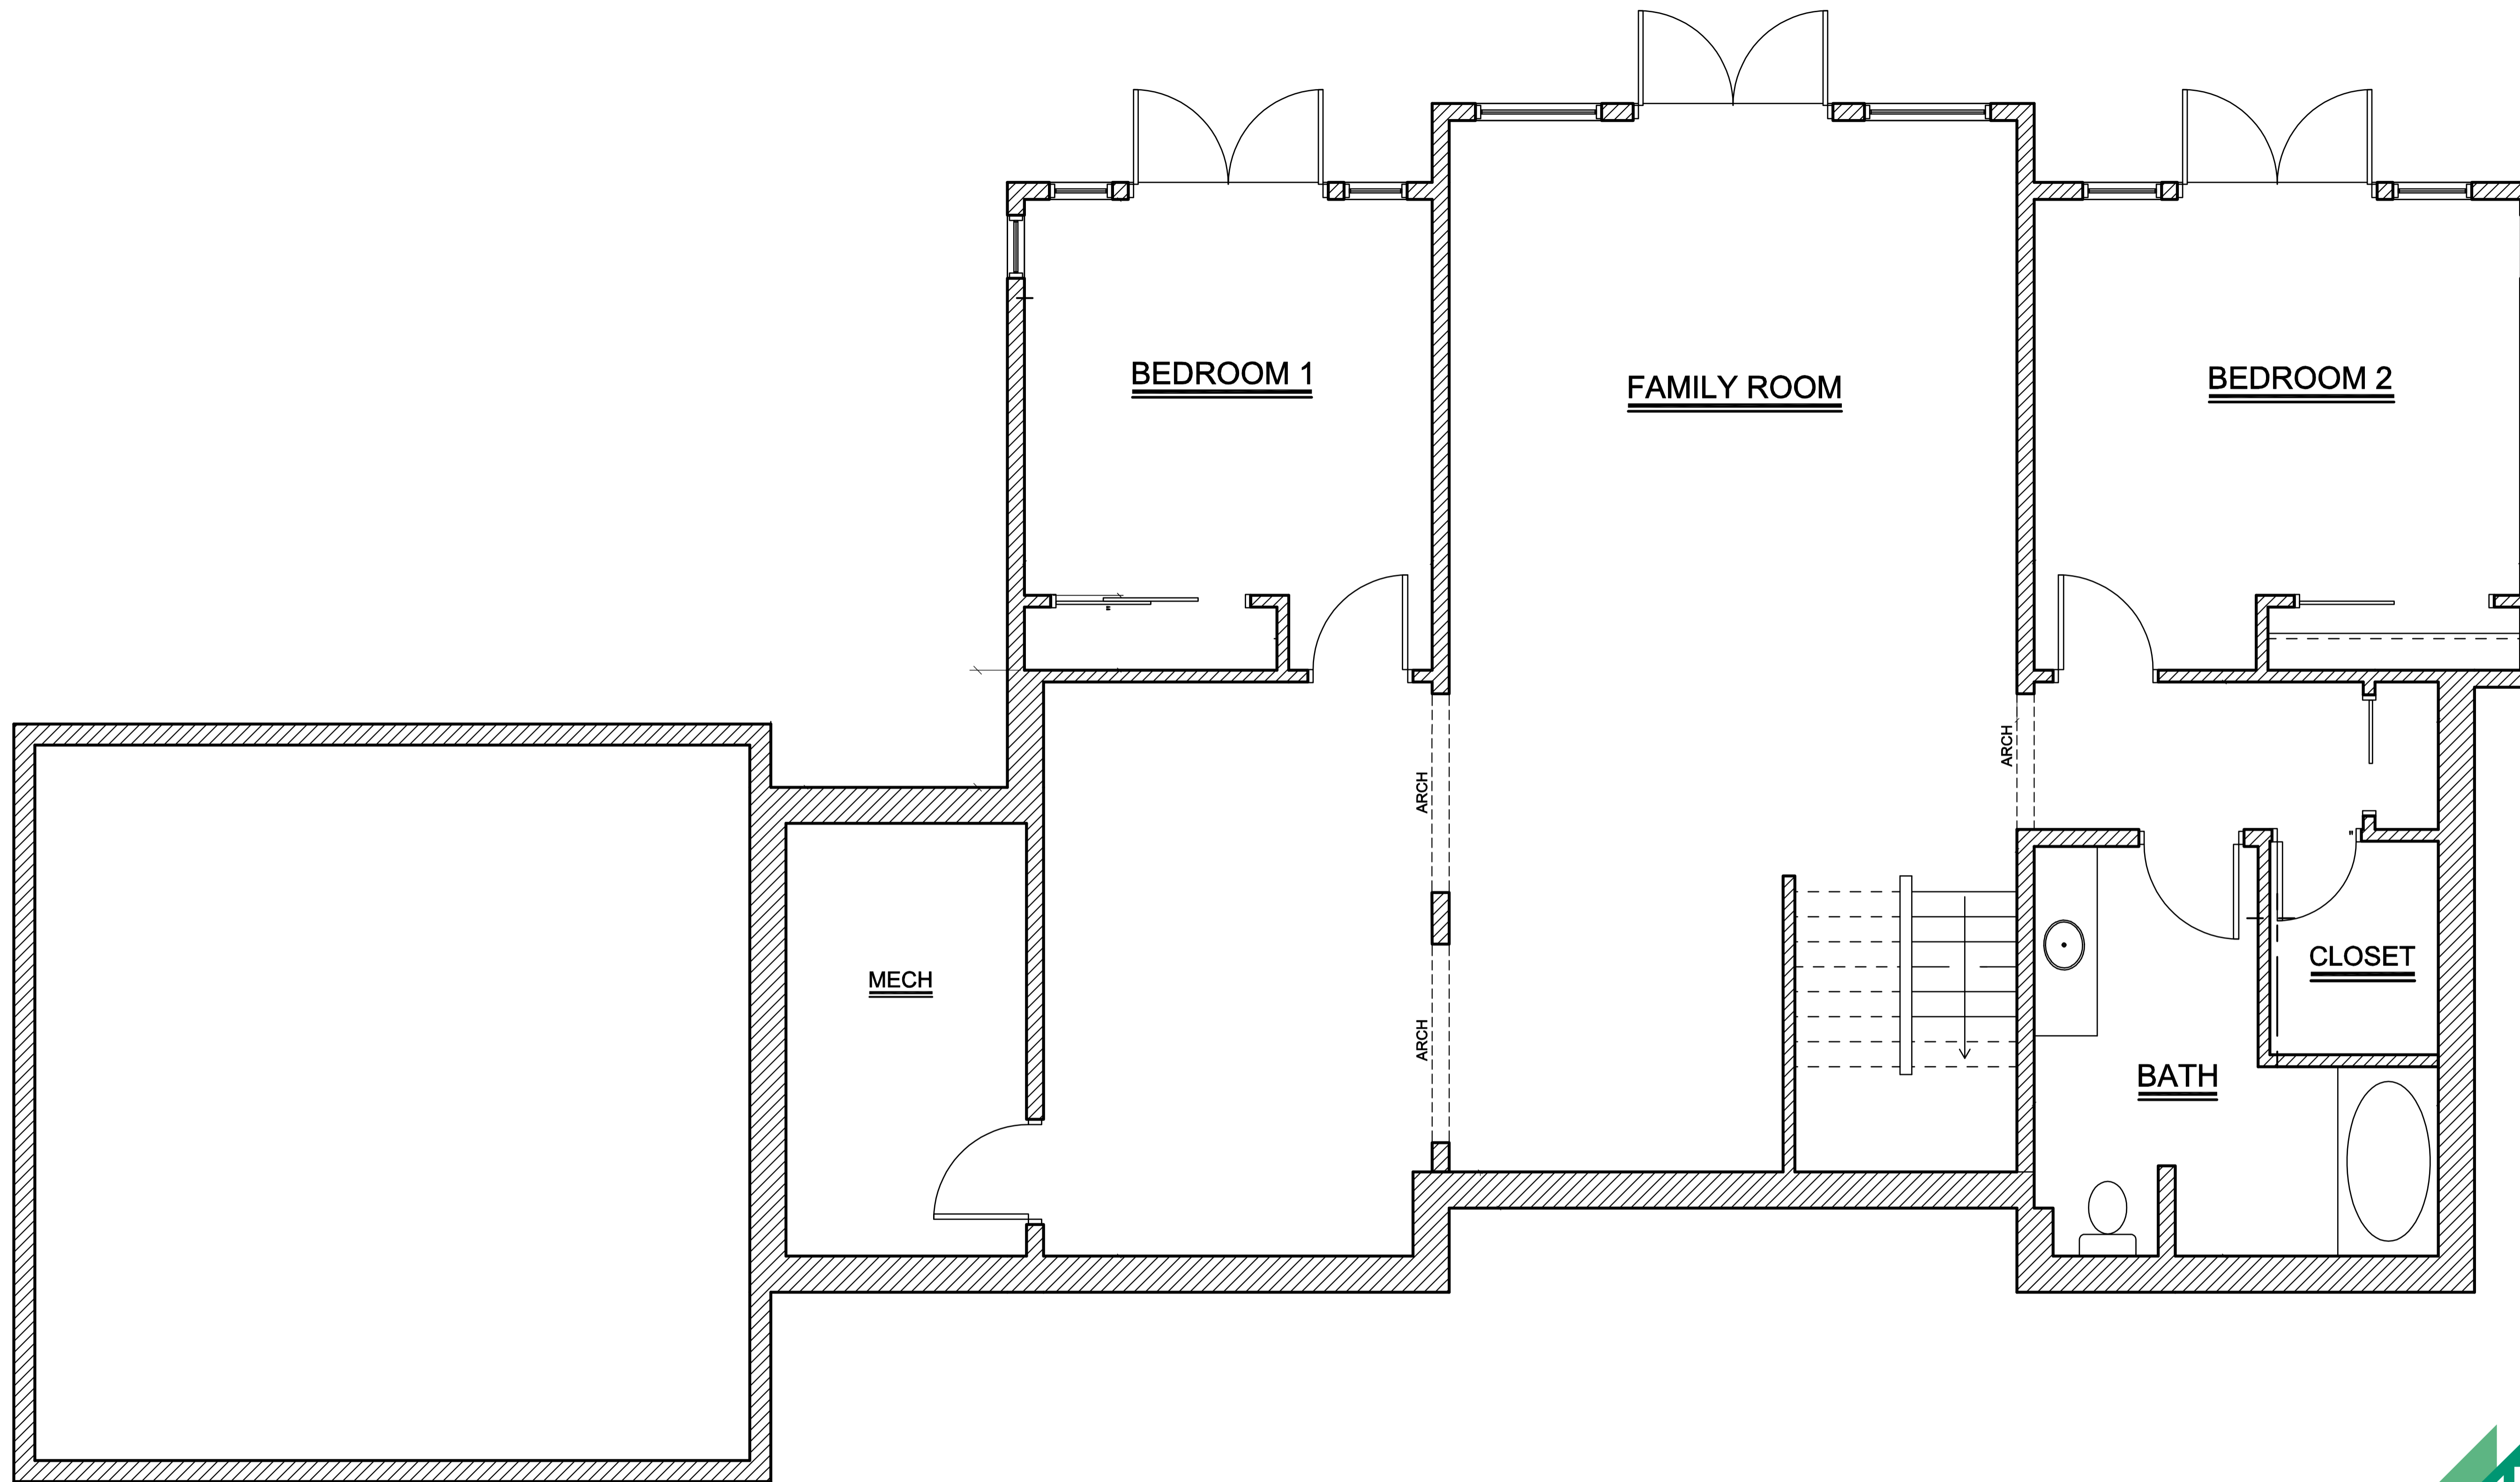

MAIN FLOOR PLAN 1,786 Sq Ft (Garage 576sq ft)

Country Manor by

LOWER FLOOR PLAN 1,666 Sq Ft

Country Manor by